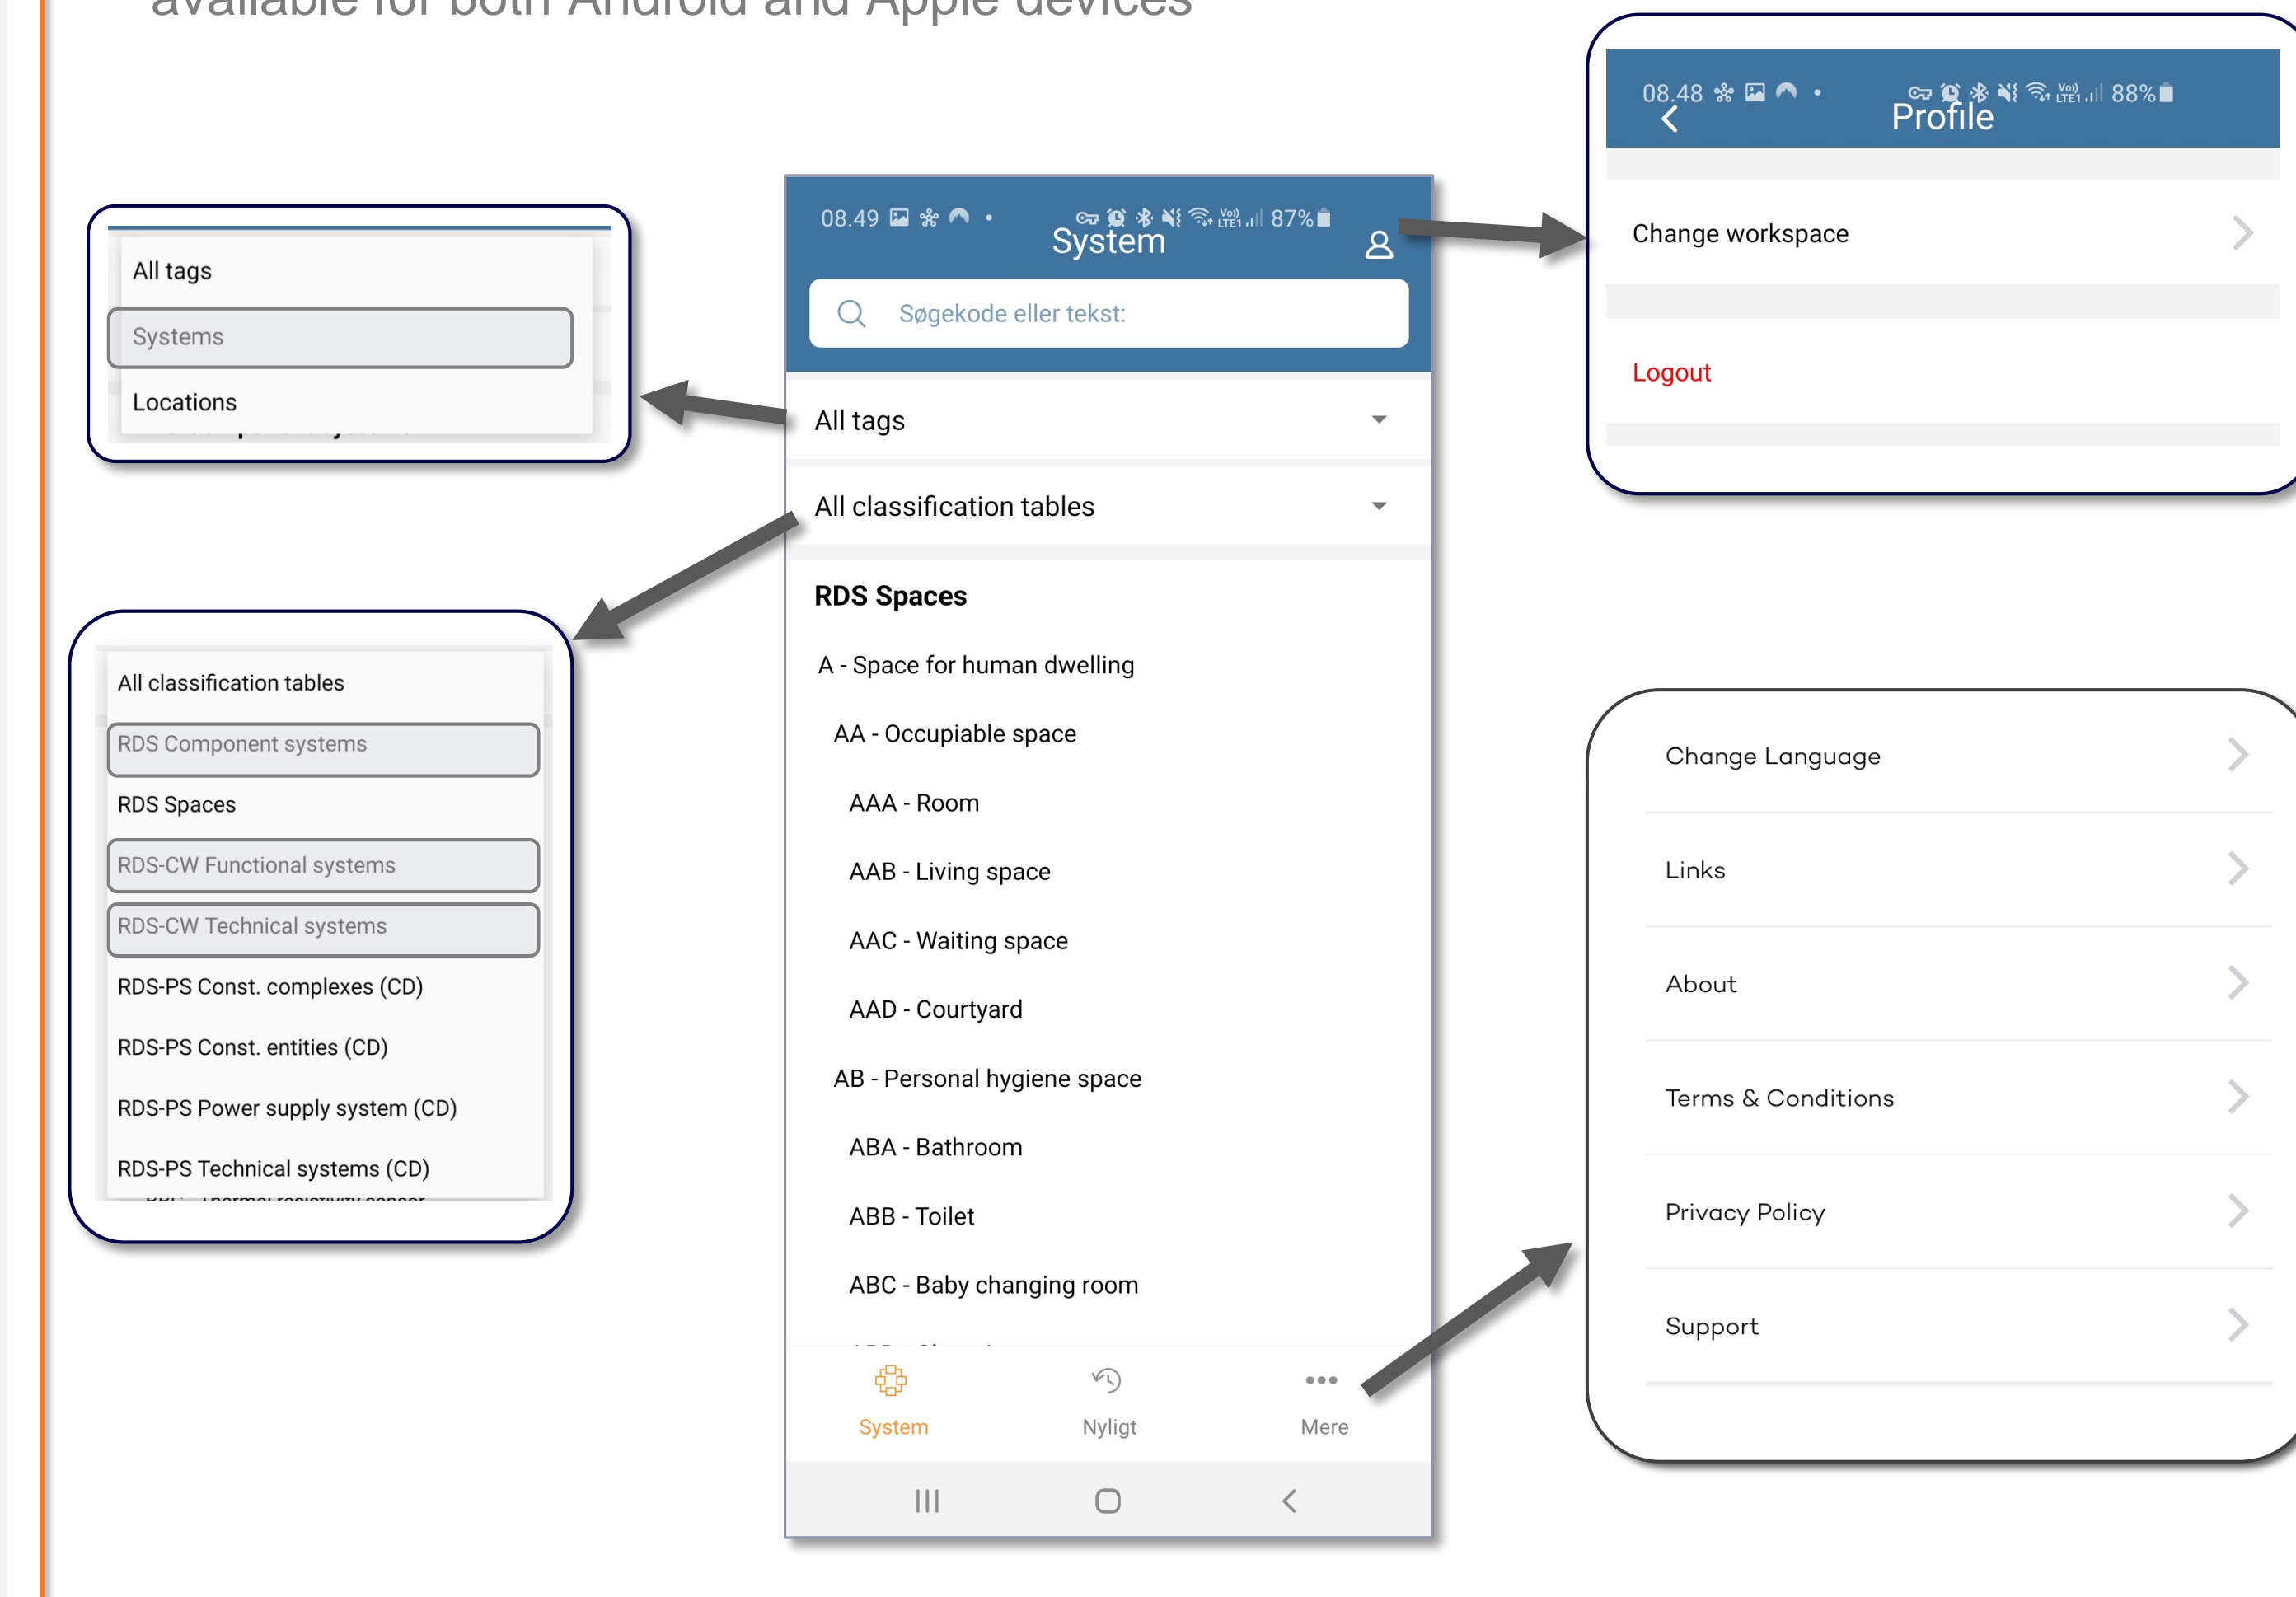

## Functional Systems in a wind farm

## Functional Structure

## Technical Systems in a WTG

## The Free RDS 81346 APP

To see the current RDS 81346-10 classification the APP is available for both Android and Apple devices