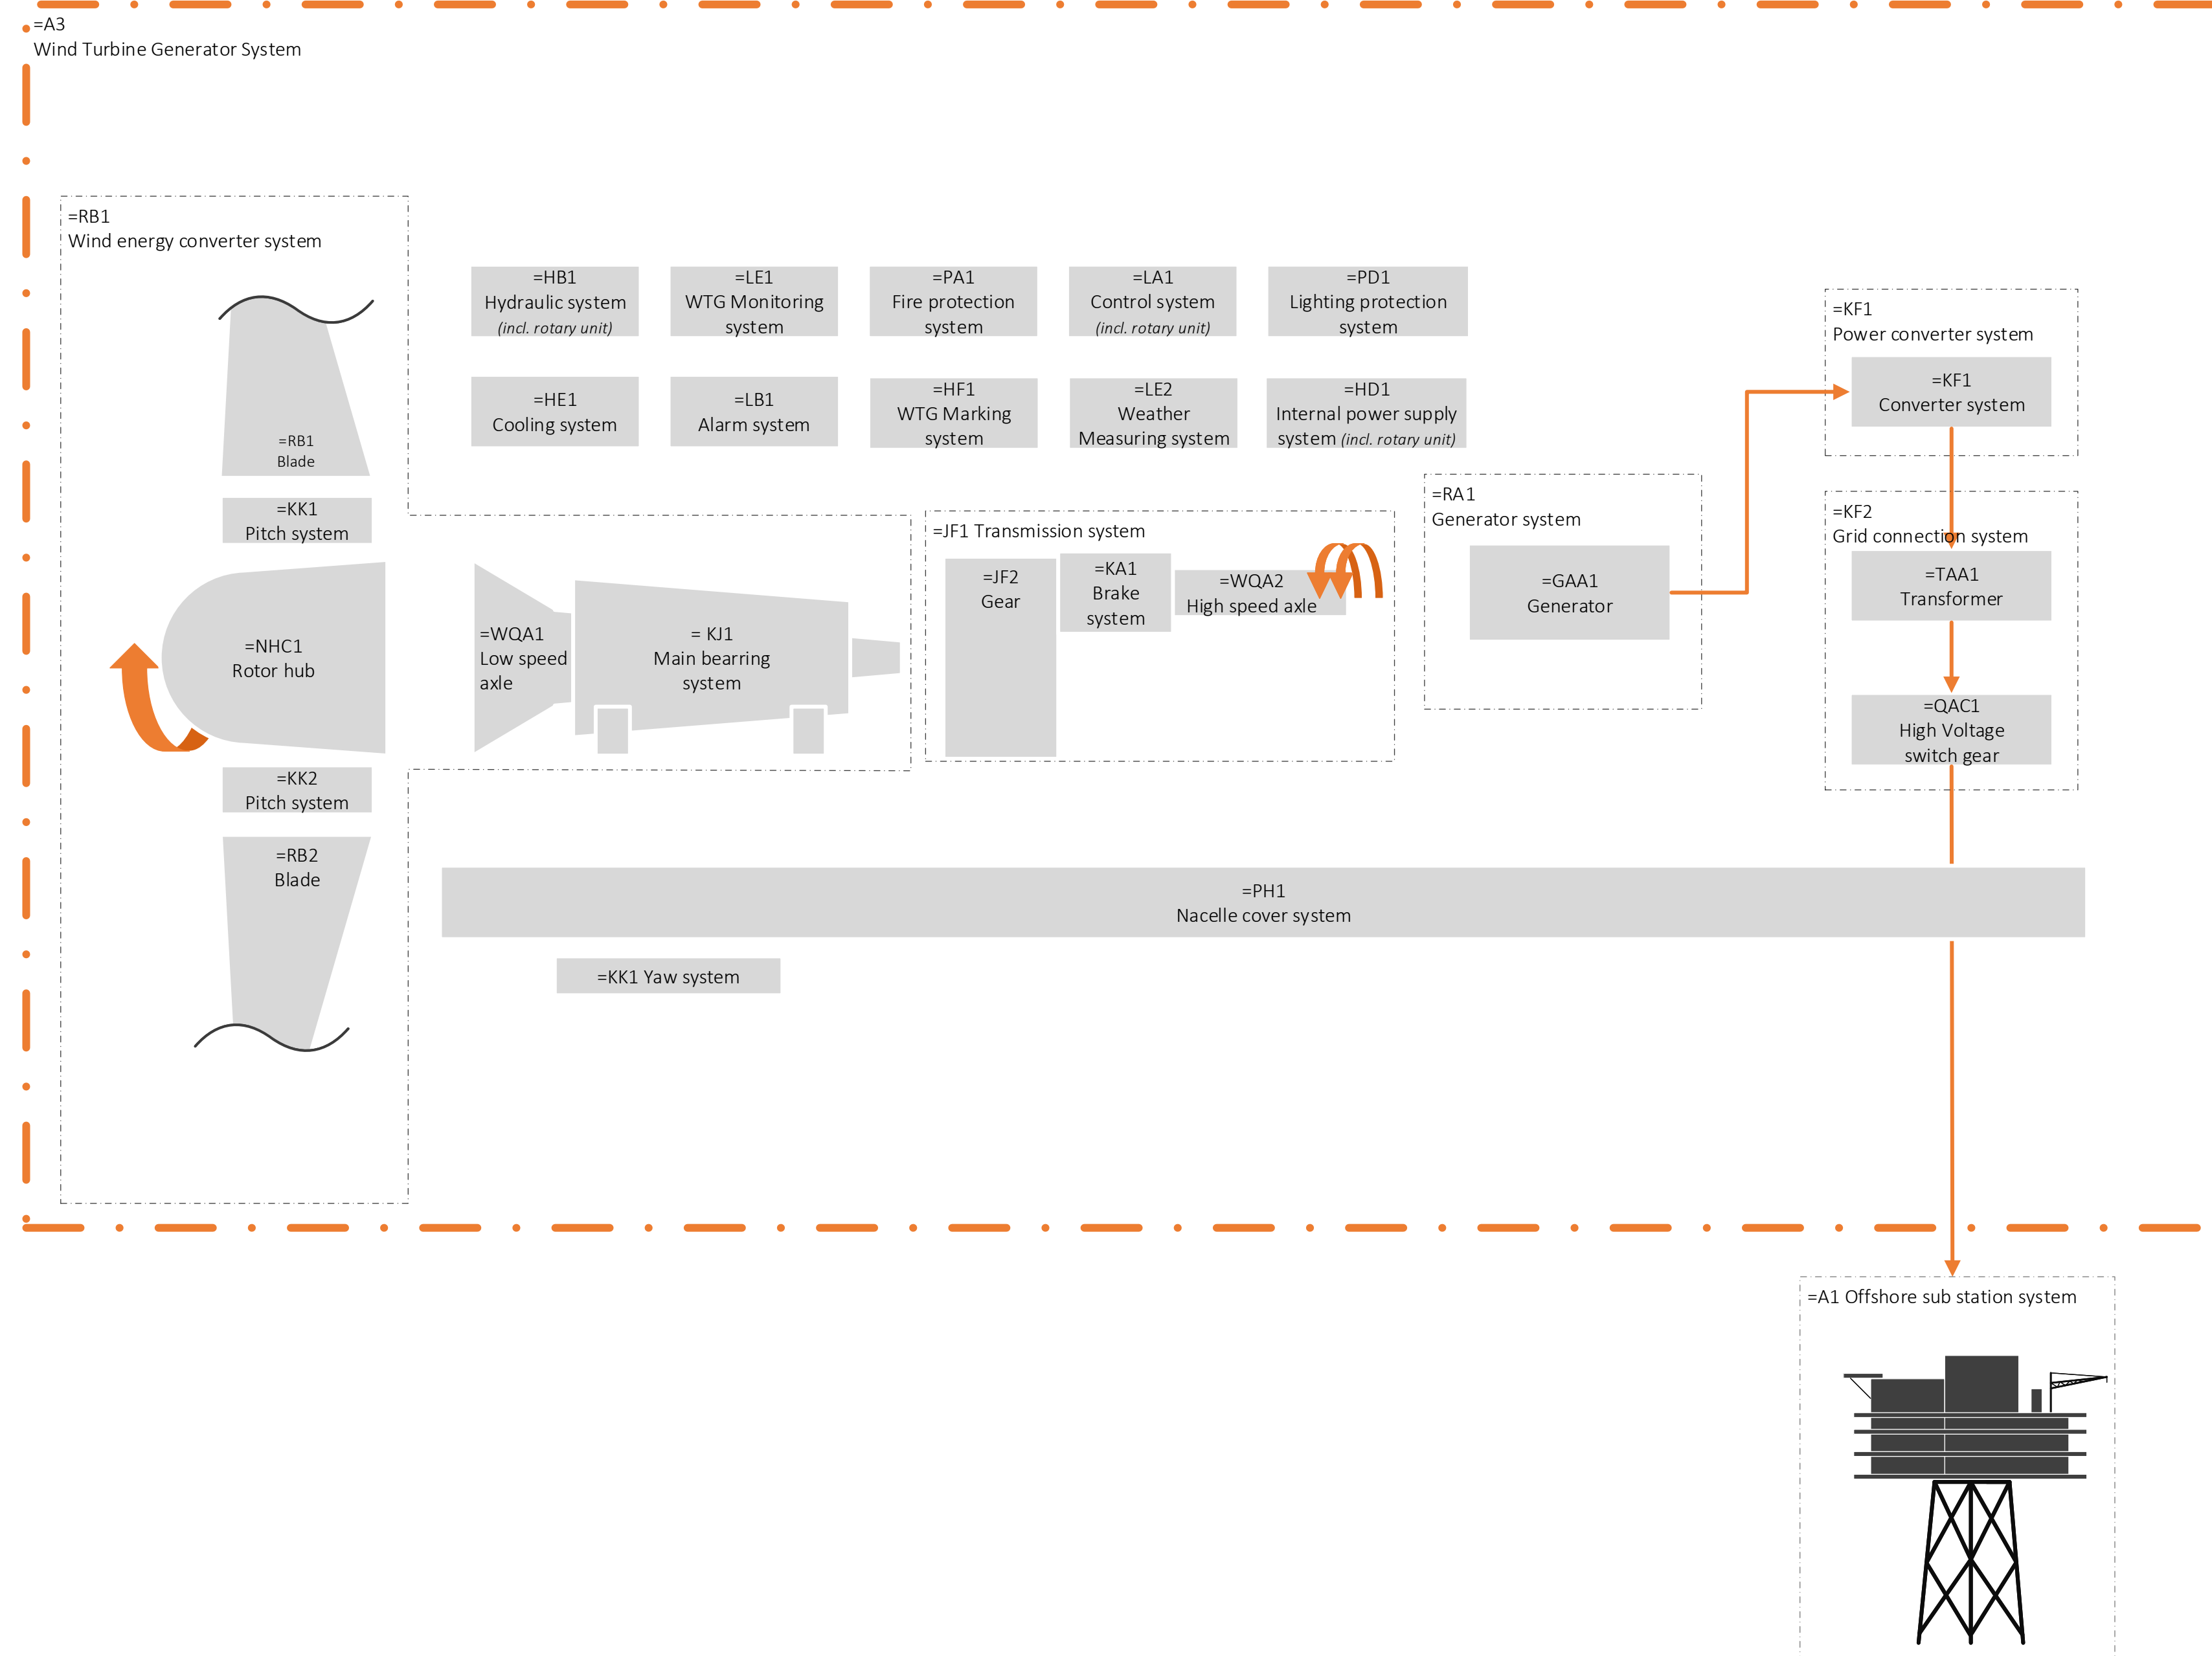

# RDS 81346-10 (RDS-PS) – A Wind Farm & A WTG

## Functional Systems in a wind farm

## Functional Structure

## Technical Systems in a WTG