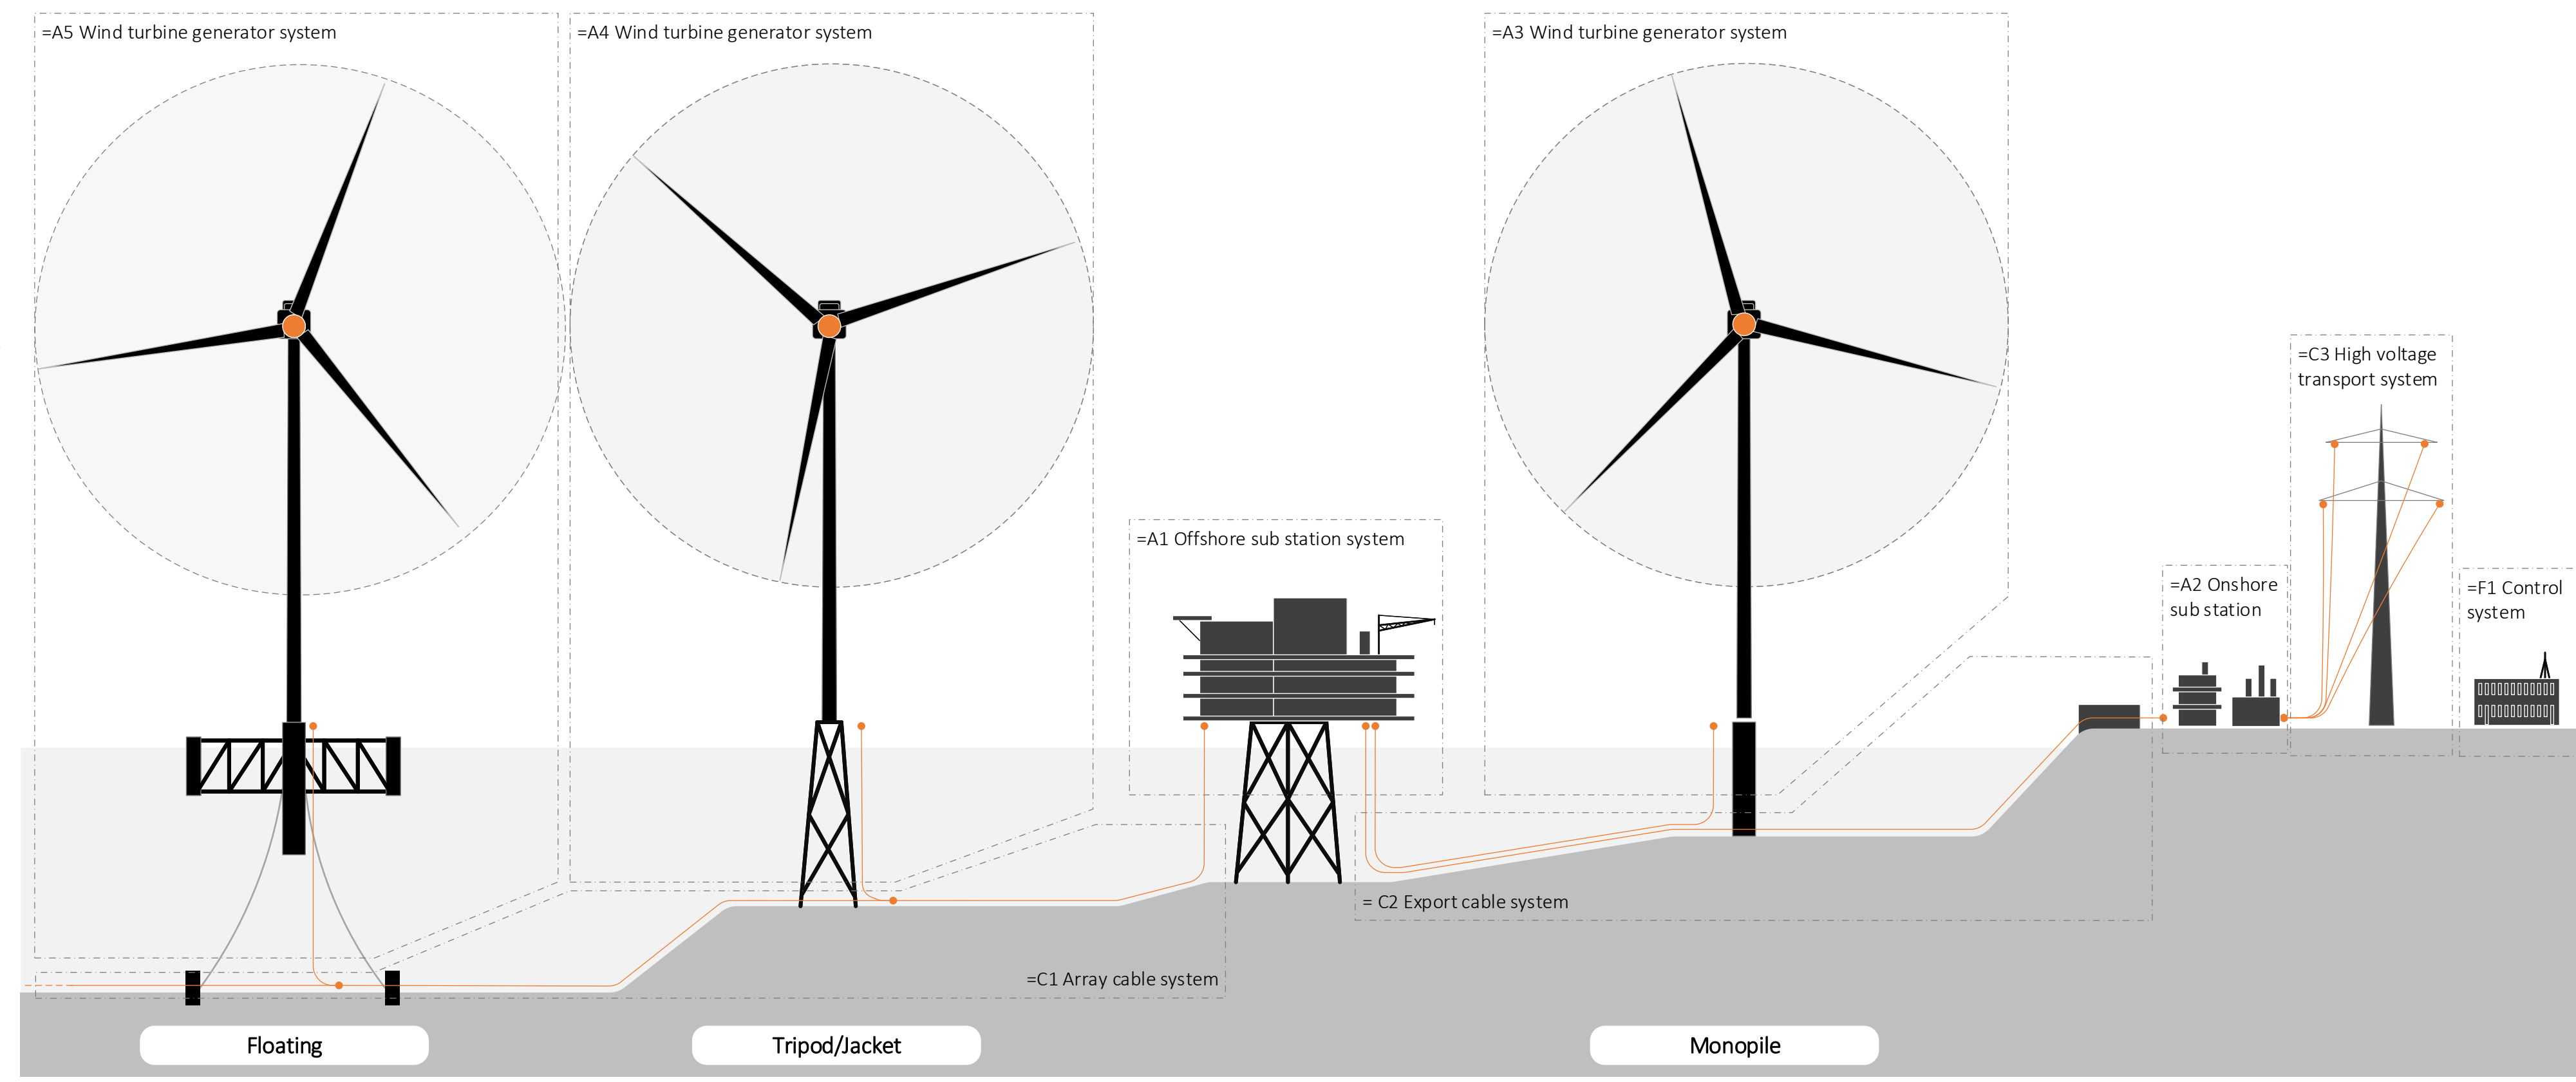

# RDS 81346-10 (RDS-PS) – A Wind Farm & A WTG

## Functional Systems in a wind farm

## Functional Structure