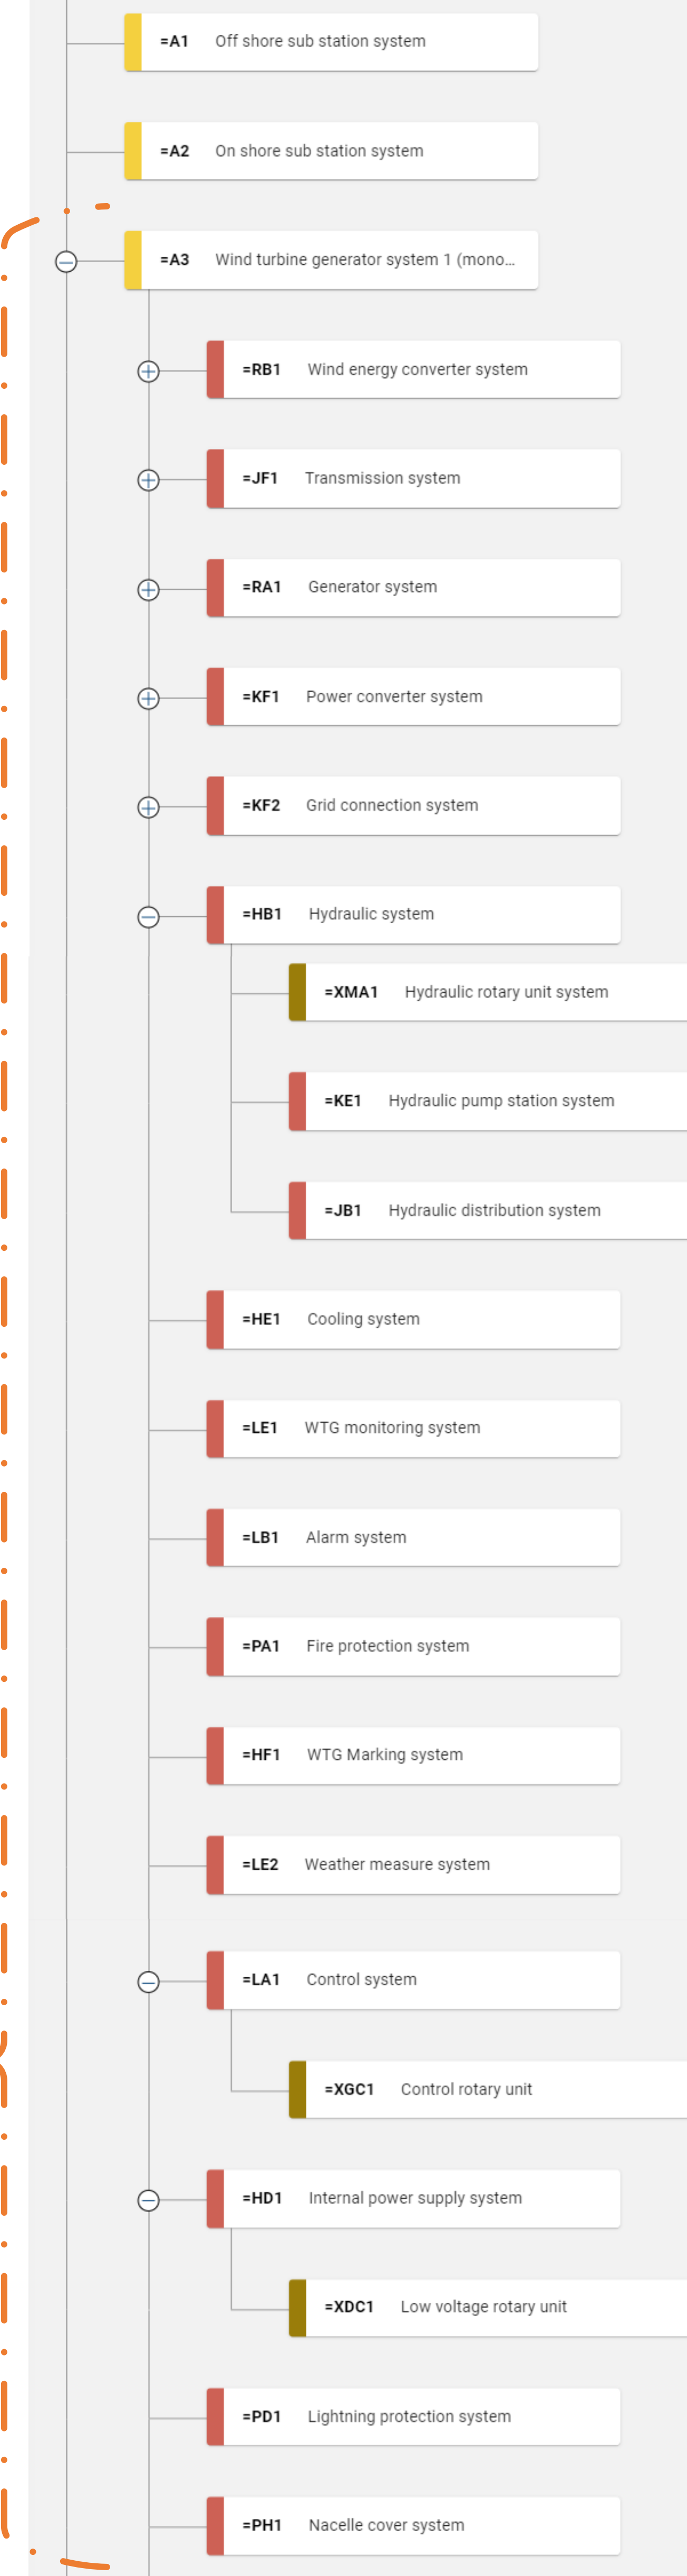

# RDS 81346-10 (RDS-PS) – A Wind Farm & A WTG

## Functional Systems in a wind farm

## Functional Structure

## Technical Systems in a WTG